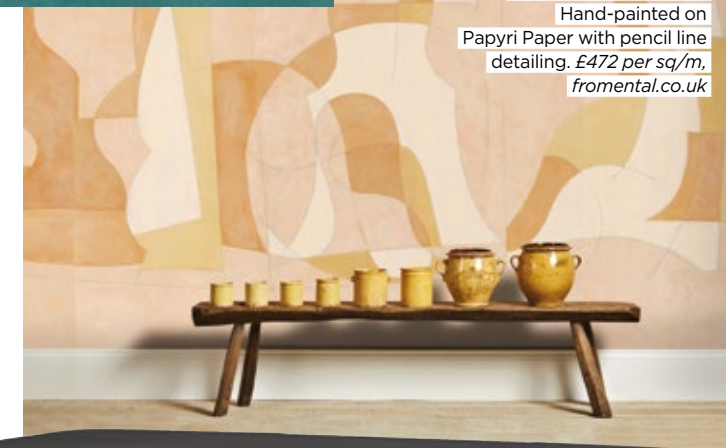

**ODE TO SCOTLAND**

Hand-woven alpaca pinecone throw by Araminta Campbell. £6,000, [aramintacampbell.co.uk](http://aramintacampbell.co.uk)

**DEEP COMFORT**

Curl up in this classic-yet-cosy Stowe button-back accent chair by Drew Pritchard, shown in the Raphael Sienna covering. £1,245, [barkerandstonehouse.co.uk](http://barkerandstonehouse.co.uk)

**FRESH NEW WORLD**

Enliven your interiors. Nerissa wallpaper, £58 p/roll; chairs in Piper, £58 p/m; sofa in Emile, £61 p/m. [janechurchill.com](http://janechurchill.com)

**TOP TABLE**  
Kiko birch plywood dining table with black oil finish. £1,800, [fuzl.co](http://fuzl.co)