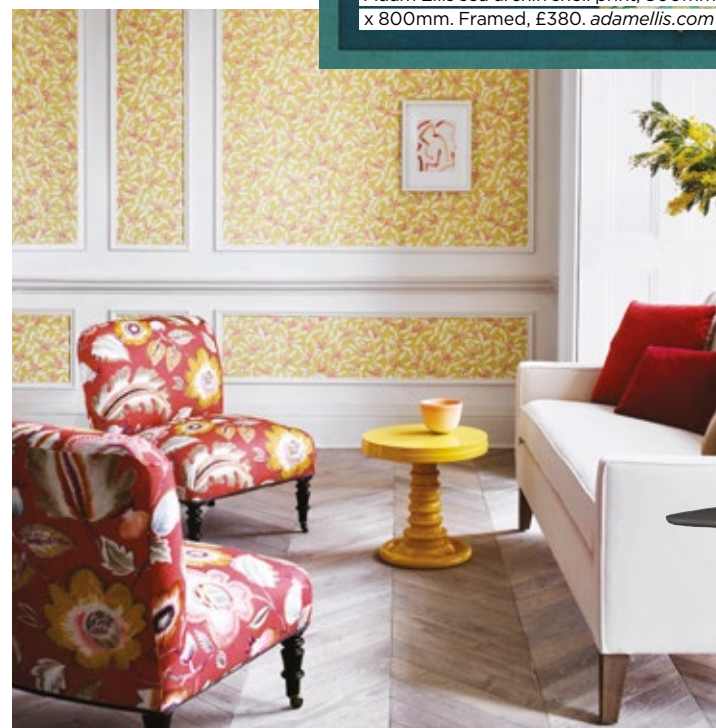

OCEAN COMMOTION
Adam Ellis sea urchin shell print, 800mm x 800mm. Framed, £380. adamellis.com

FRESH NEW WORLD

Enliven your interiors. Nerissa wallpaper, £58 p/roll; chairs in Piper, £58 p/m; sofa in Emile, £61 p/m. janechurchill.com