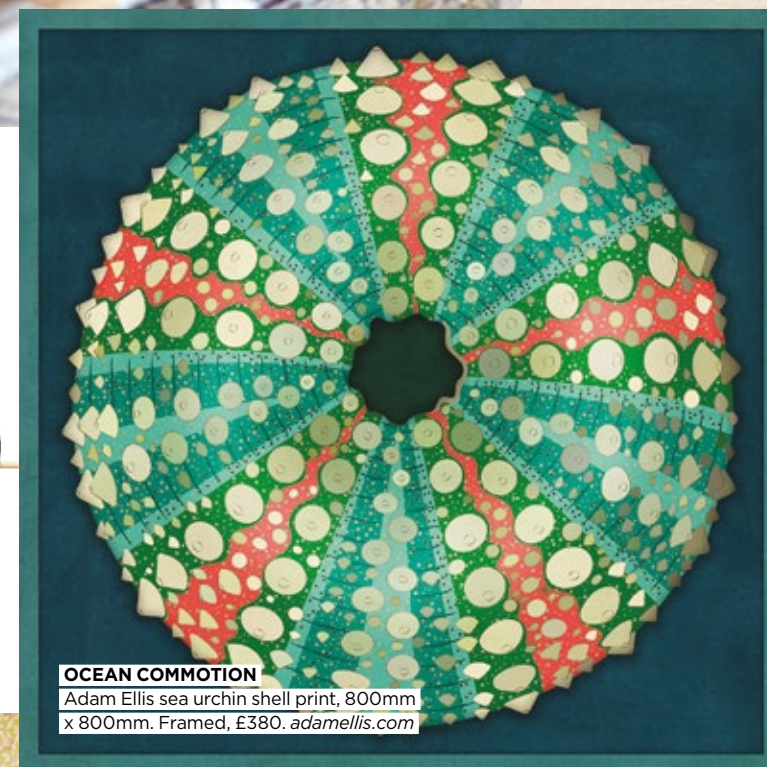

EX MODEL

Kirkby Design's touchably soft new Leaf collection uses wool yarns recycled from the fashion industry, with five per cent from every metre sold going to Trees for Life. Available in 46 colours, £64 p/m. kirkbydesign.com

WHIRLIGIG

Arteriors' new Horatio chair is made of thick rattan poles, steamed, flattened and woven into a frame. £3,146, arteriorshome.com

LISTEN UP

Ruark Audio's R1 radio, as seen in The Savoy hotel and Soho House bedrooms, has a built-in Bluetooth receiver to wirelessly stream from phone or computer. £229.99, ruarkaudio.com

SUN AND STRIPE

New for summer, Barbar Osorio's South collection of fabrics. From £109 p/m, bofabrics.pt

WHAT'S COOKING

Everhot outdoor grill. £2,195, everhot.co.uk

MR BLOBBY

Hand-painted Max Rollitt lamp base. £440, maxrollitt.com

Design NOTES

The latest beautiful homewares to get excited about. By *Carole Annett*

FRUIT OF THE LOOM

Clarke & Clarke Sorrento ebony velvet, £41 p/m. sandersondesigngroup.com

ODE TO SCOTLAND

Hand-woven alpaca pinecone throw by Araminta Campbell. £6,000, aramintacampbell.co.uk

DEEP COMFORT

Curl up in this classic-yet-cosy Stowe button-back accent chair by Drew Pritchard, shown in the Raphael Sienna covering. £1,245, barkerandstonehouse.co.uk

FRESH NEW WORLD

Enliven your interiors. Nerissa wallpaper, £58 p/roll; chairs in Piper, £58 p/m; sofa in Emile, £61 p/m. janechurchill.com

TOP TABLE
Kiko birch plywood dining table with black oil finish. £1,800, fuzl.co

ALMOND CRUSH

Fromental's new wallpaper, Untitled 1, was inspired by the abstract works of British modernist painter Ben Nicholson. Hand-painted on Papyri Paper with pencil line detailing. £472 per sq/m, fromental.co.uk